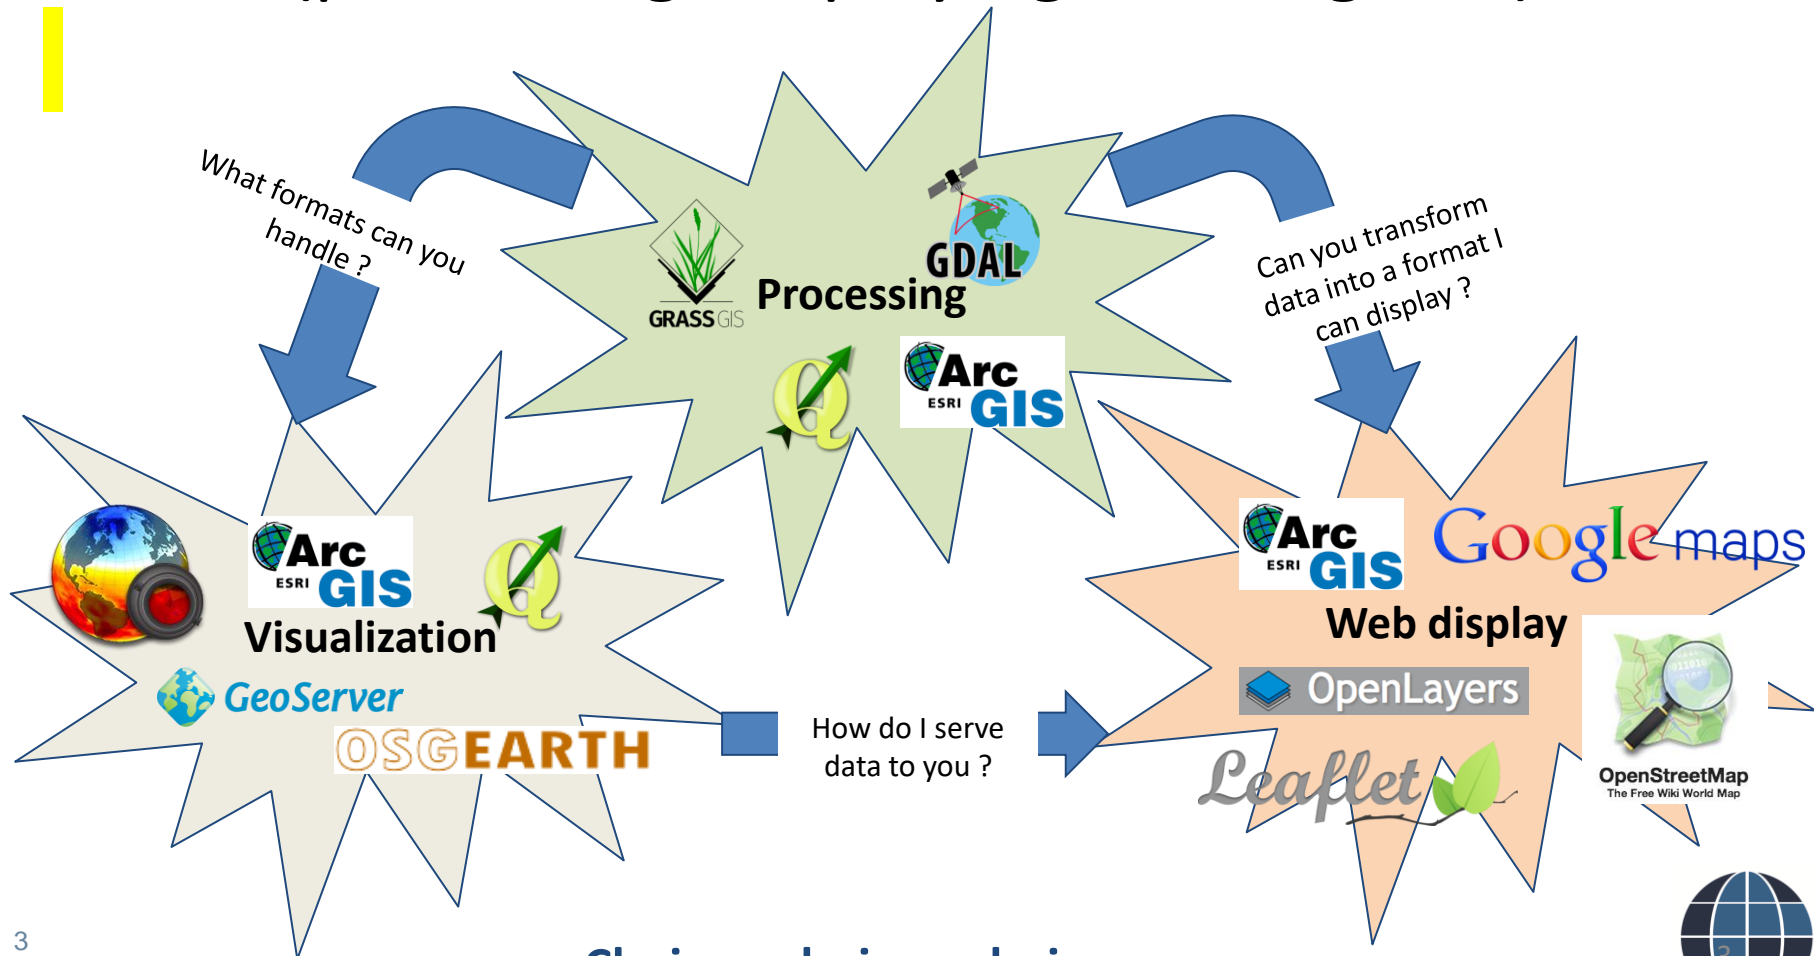

G · A · B · B · S

geospatial data analysis building blocks

Open Source, Self-Service for Geospatial Data Exploration, Computation and Sharing

Carol Song, Ph.D.

Purdue University

NSF DIBBs Workshop

January 11-12, 2017

This work is supported in part by the NSF grant #1261727

Collaboration around data

Software stack for spatial data

It is definitely not trivial to deal with geospatial data (processing, displaying, sharing, etc)

Collaboration around data

Significant Results

Open source, Self serve
Platform for collaboration around geospatial data

Integrated geospatial data support

Data exploration and analysis tools for end users

Toolkits for building map-based applications

Data service API for third party tools

Dissemination

GABBs-enabled Scientific Applications

Weather Data Explorer

Wintx 1.0

Select the weather data to fetch

Date / Time: 11/02/2015
From: 00:00:00
Date / Time: 11/02/2015
To: 09:00:00