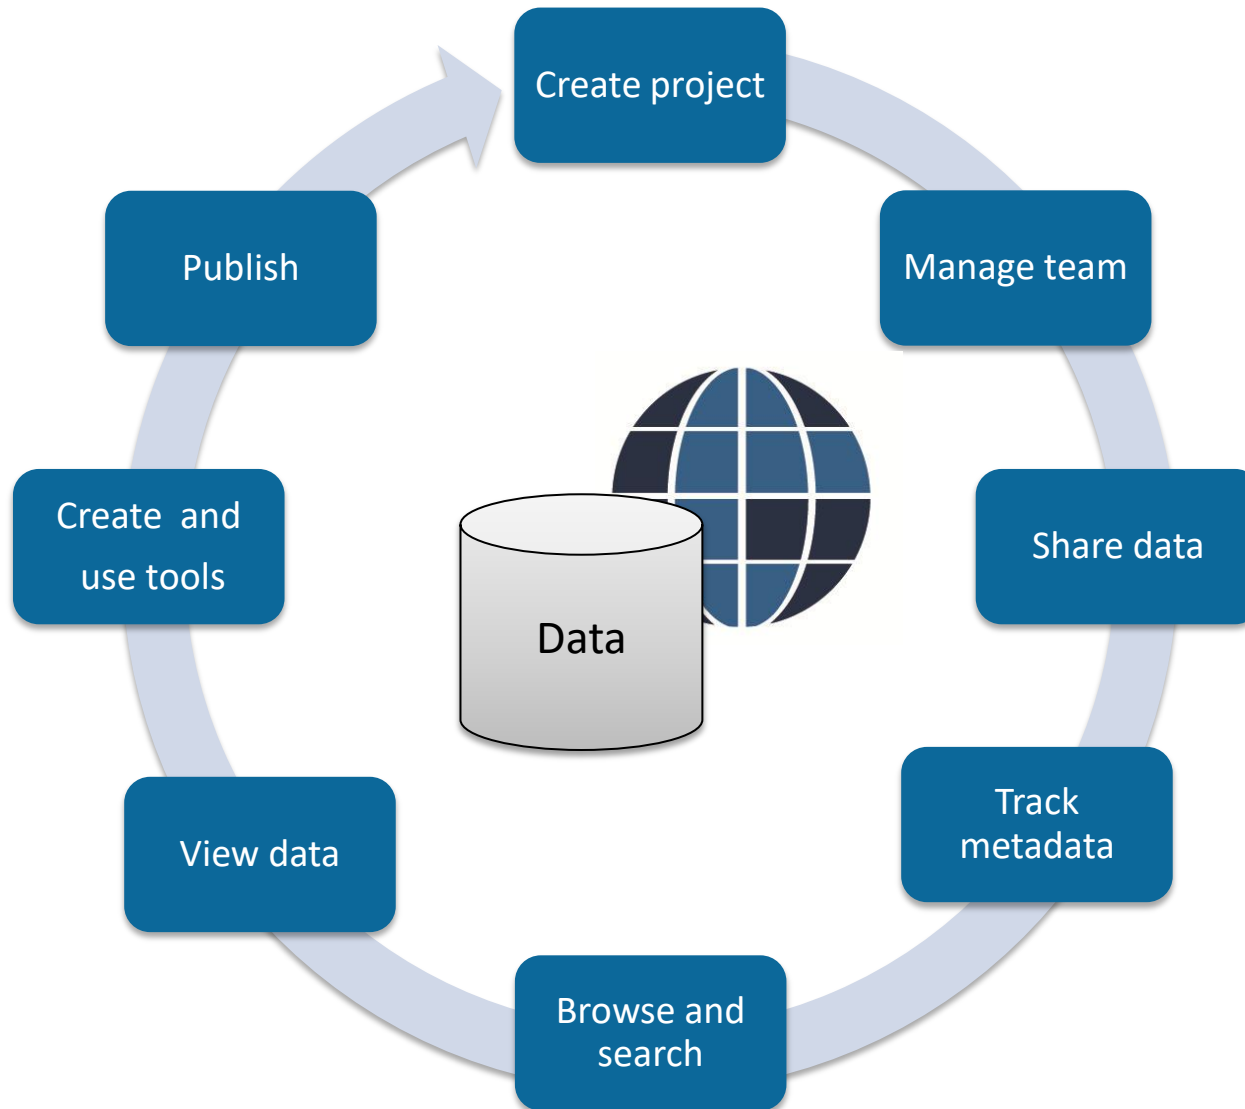

G · A · B · B · S

geospatial data analysis building blocks

Open Source, Self-Service for Geospatial Data Exploration, Computation and Sharing

Carol Song, Ph.D.

Purdue University

NSF DIBBs Workshop

January 11-12, 2017

This work is supported in part by the NSF grant #1261727

Collaboration around data

Software stack for spatial data

It is definitely not trivial to deal with geospatial data (processing, displaying, sharing, etc)

Collaboration around data

Significant Results

Open source, Self serve
Platform for collaboration around geospatial data

Integrated geospatial data support

Data exploration and analysis tools for end users

Toolkits for building map-based applications

Data service API for third party tools

Dissemination

GABBs-enabled Scientific Applications

Weather Data Explorer

Wintx 1.0

Select the weather data to fetch

Date / Time: 11/02/2015
From: 00:00:00
Date / Time: 11/02/2015
To: 09:00:00