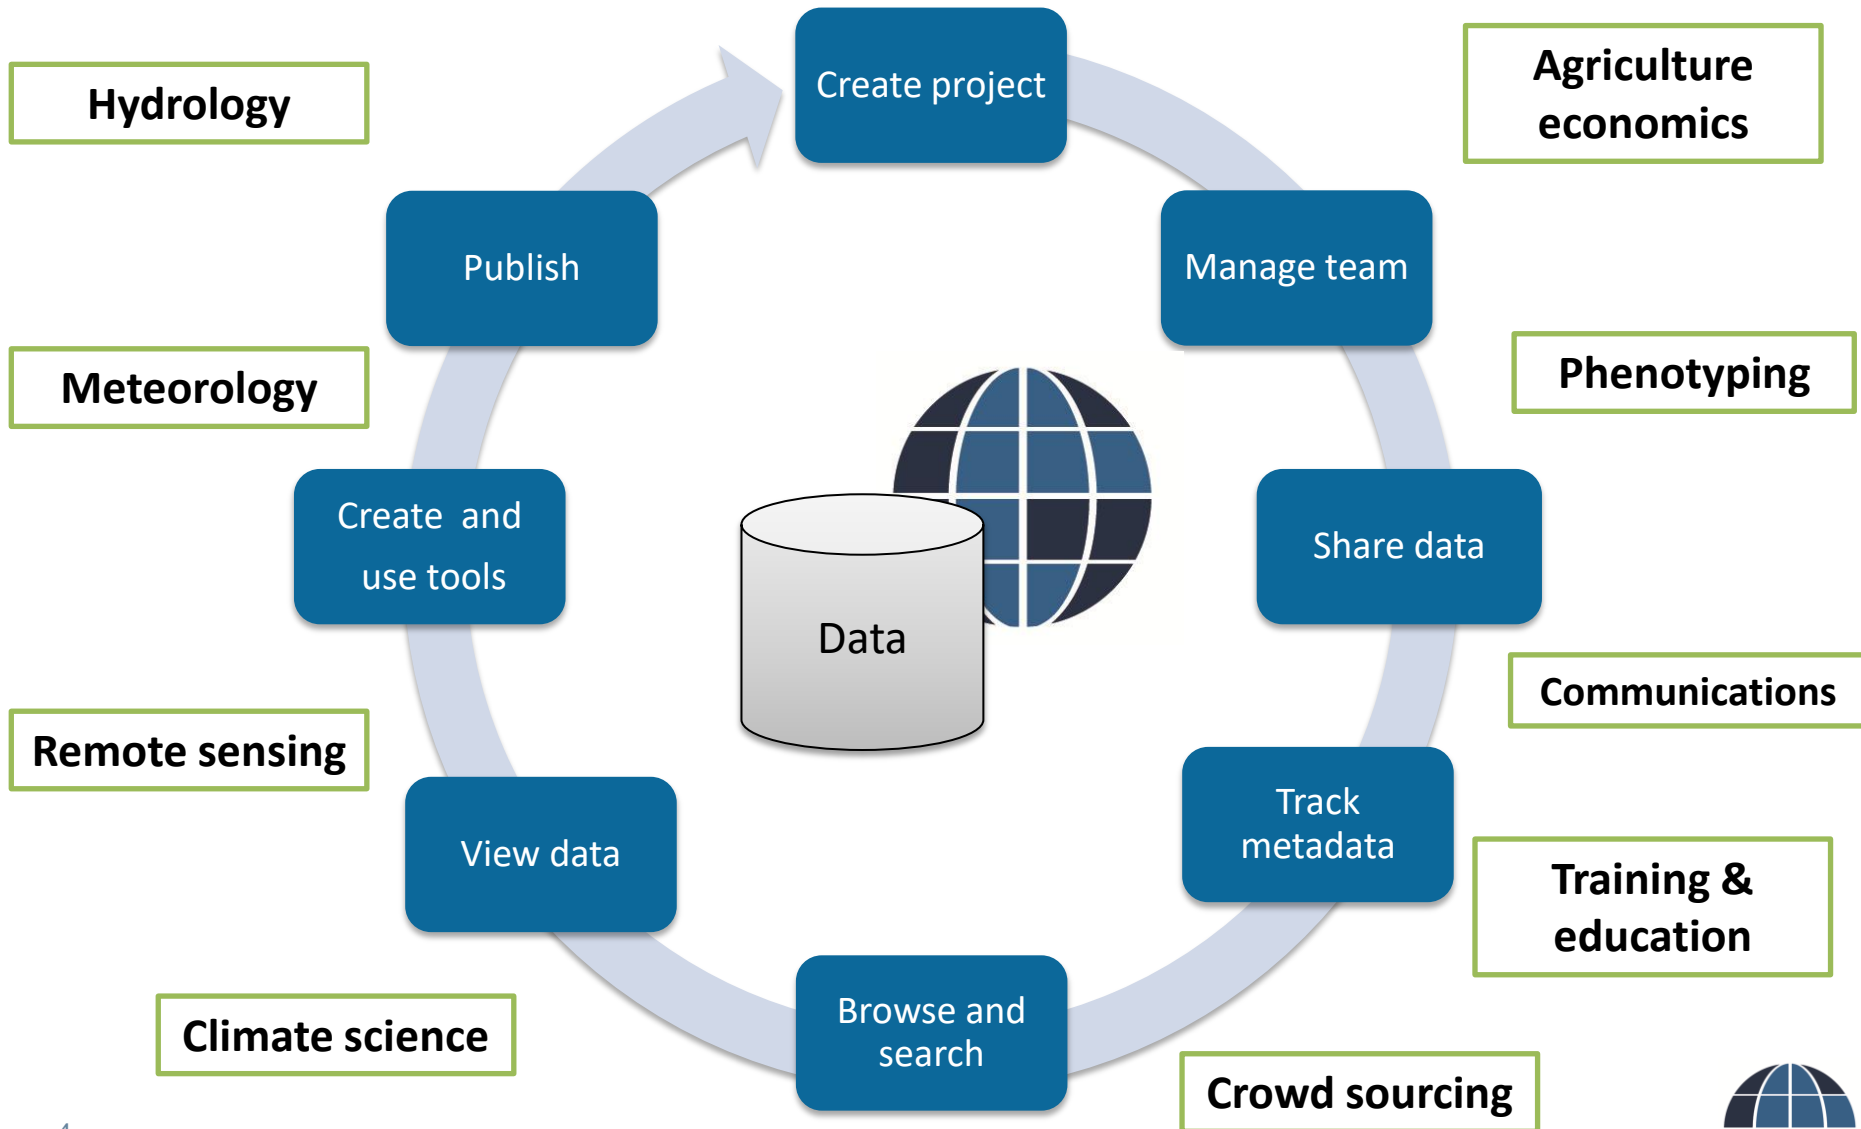

G · A · B · B · S

geospatial data analysis building blocks

Open Source, Self-Service for Geospatial Data Exploration, Computation and Sharing

Carol Song, Ph.D.

Purdue University

NSF DIBBs Workshop

January 11-12, 2017

This work is supported in part by the NSF grant #1261727

Collaboration around data

Software stack for spatial data

It is definitely not trivial to deal with geospatial data (processing, displaying, sharing, etc)

Collaboration around data

Significant Results

Open source, Self serve
Platform for collaboration around geospatial data

Integrated geospatial data support

Data exploration and analysis tools for end users

Toolkits for building map-based applications

Data service API for third party tools

Dissemination

GABBs-enabled Scientific Applications

Weather Data Explorer

Wintx 1.0

Select the weather data to fetch

Date / Time: 11/02/2015
From: 00:00:00
Date / Time: 11/02/2015
To: 09:00:00